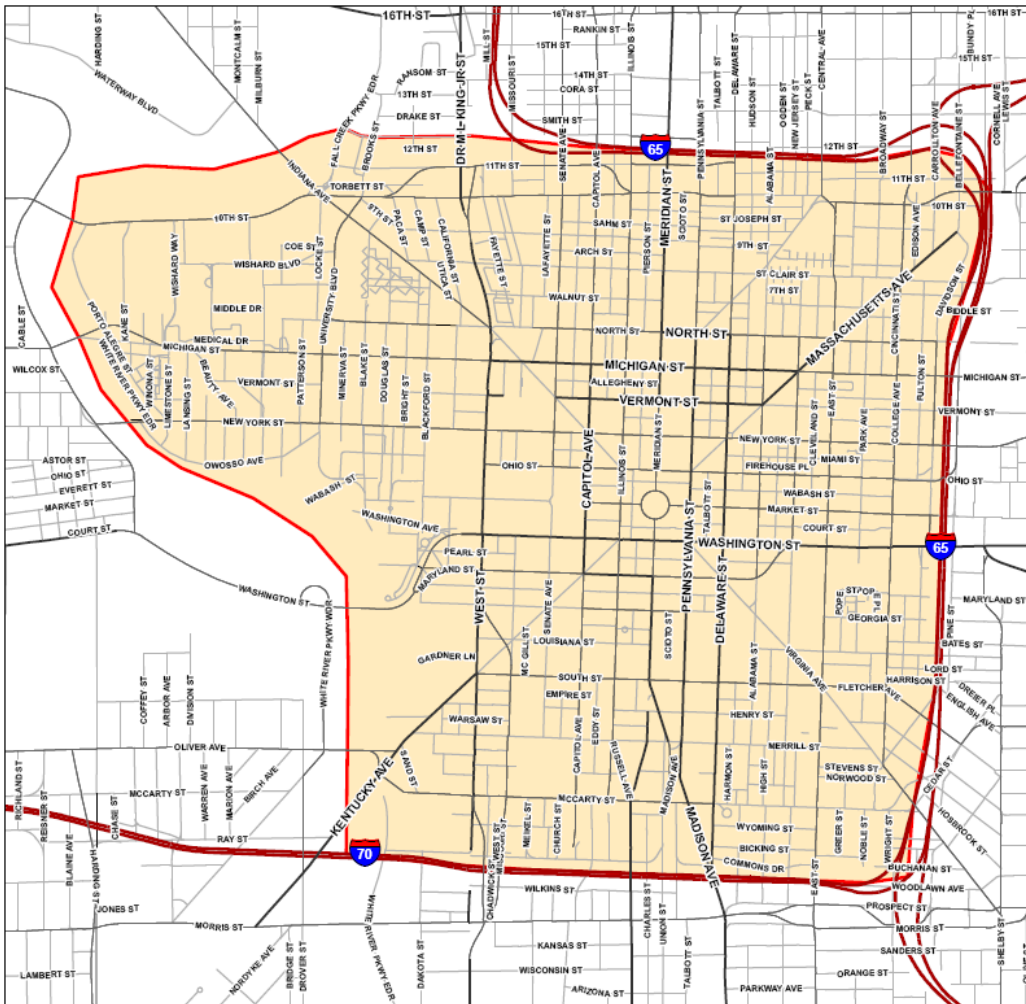

Taxi Companies Participating in the \$5 Regional Fare

All of the taxi companies listed in the table below have elected to enter into the City's \$5 regional fare. The \$5 rate applies to any ride that begins and ends in the regional center. Any additional passenger charges are still applicable. The regional center for taxis contains the area lying east of the White River, South of 12th Street, west of I-65, and north of I-70. The map below shows these boundaries. If one cab from a particular company has decided to charge this fare all that company's cabs must honor this fee arrangement. All companies not listed in the table have not opted in and will use the taxi meter to assess the charge for a ride regardless of starting or ending location.

Taxi Company
A & T CAB - 897-2122
AAA BEST CAB - 377-0000
AAA HOOSIER - 683-3333
AIRPORT EXPRESS - 701-5933
GREEN CAB LLC - 298-9999
SIMON TAXI - 414-8887

Map of Downtown Indianapolis Regional Center for Taxi Fares