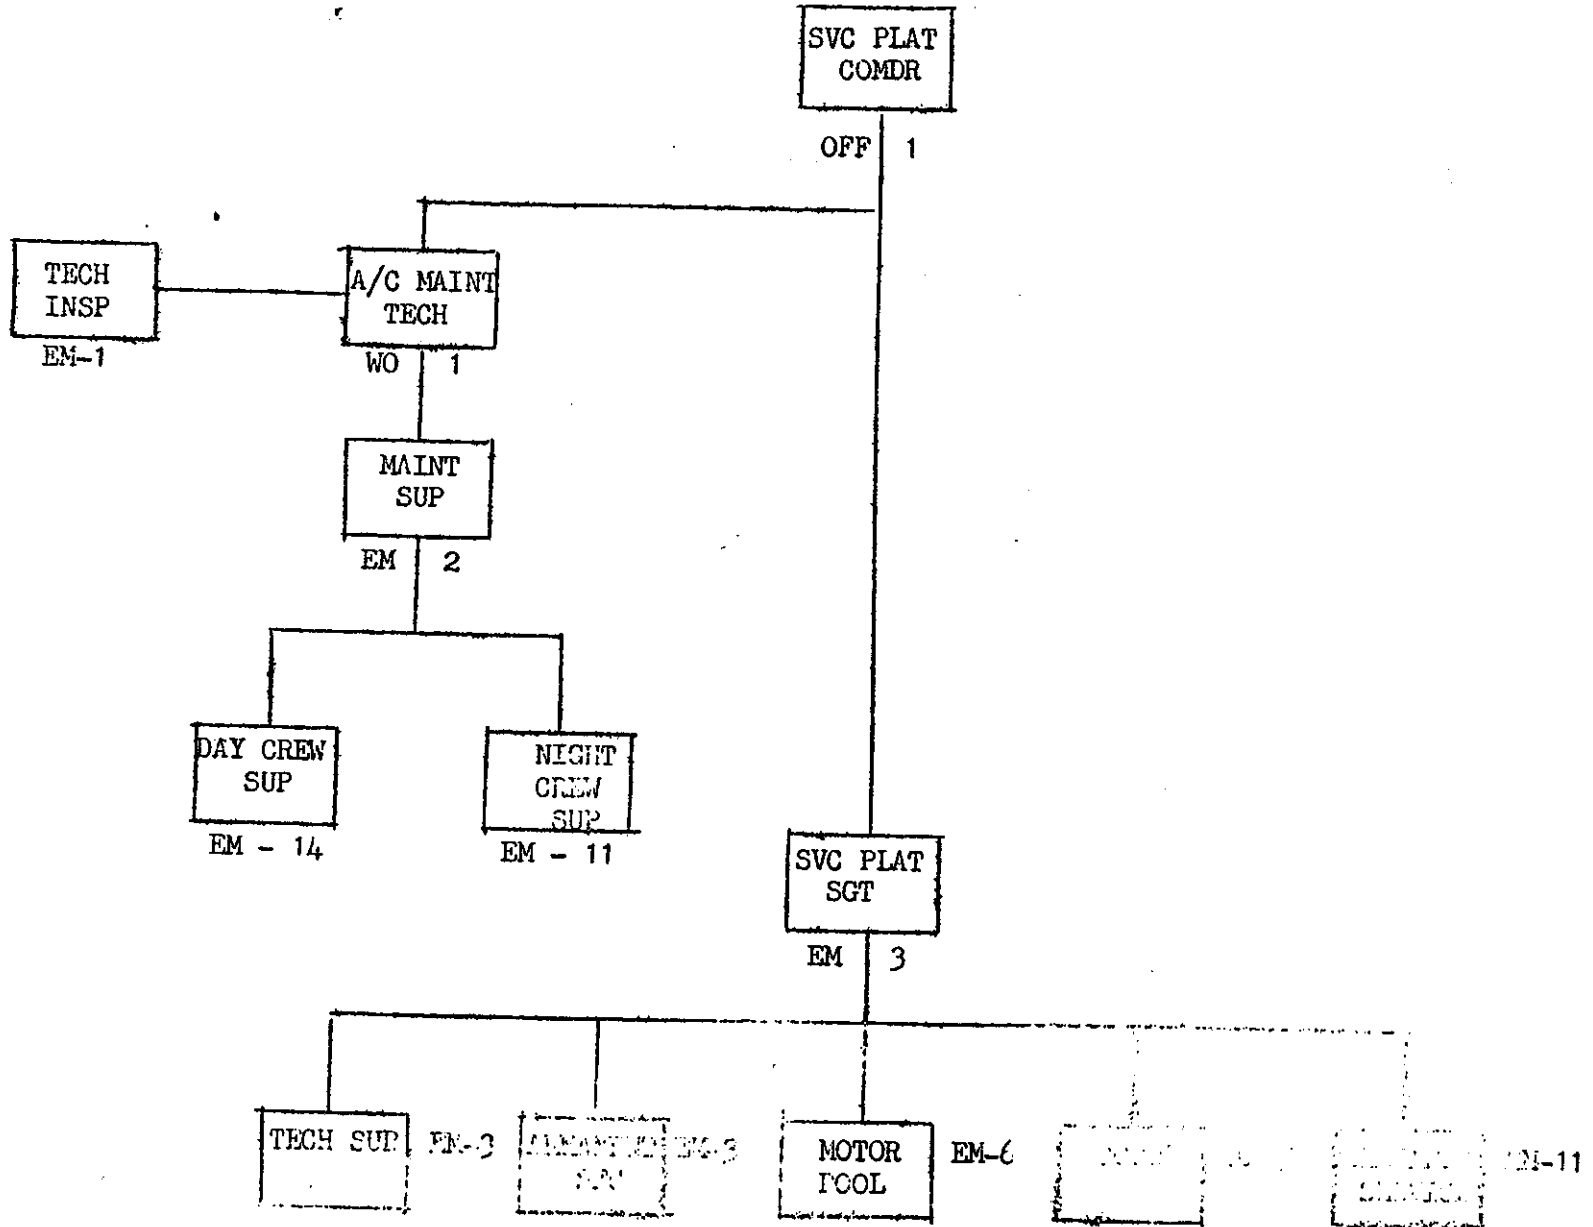

SERVICE PLATOON ORGANIZATIONAL CHART

APPENDIX X